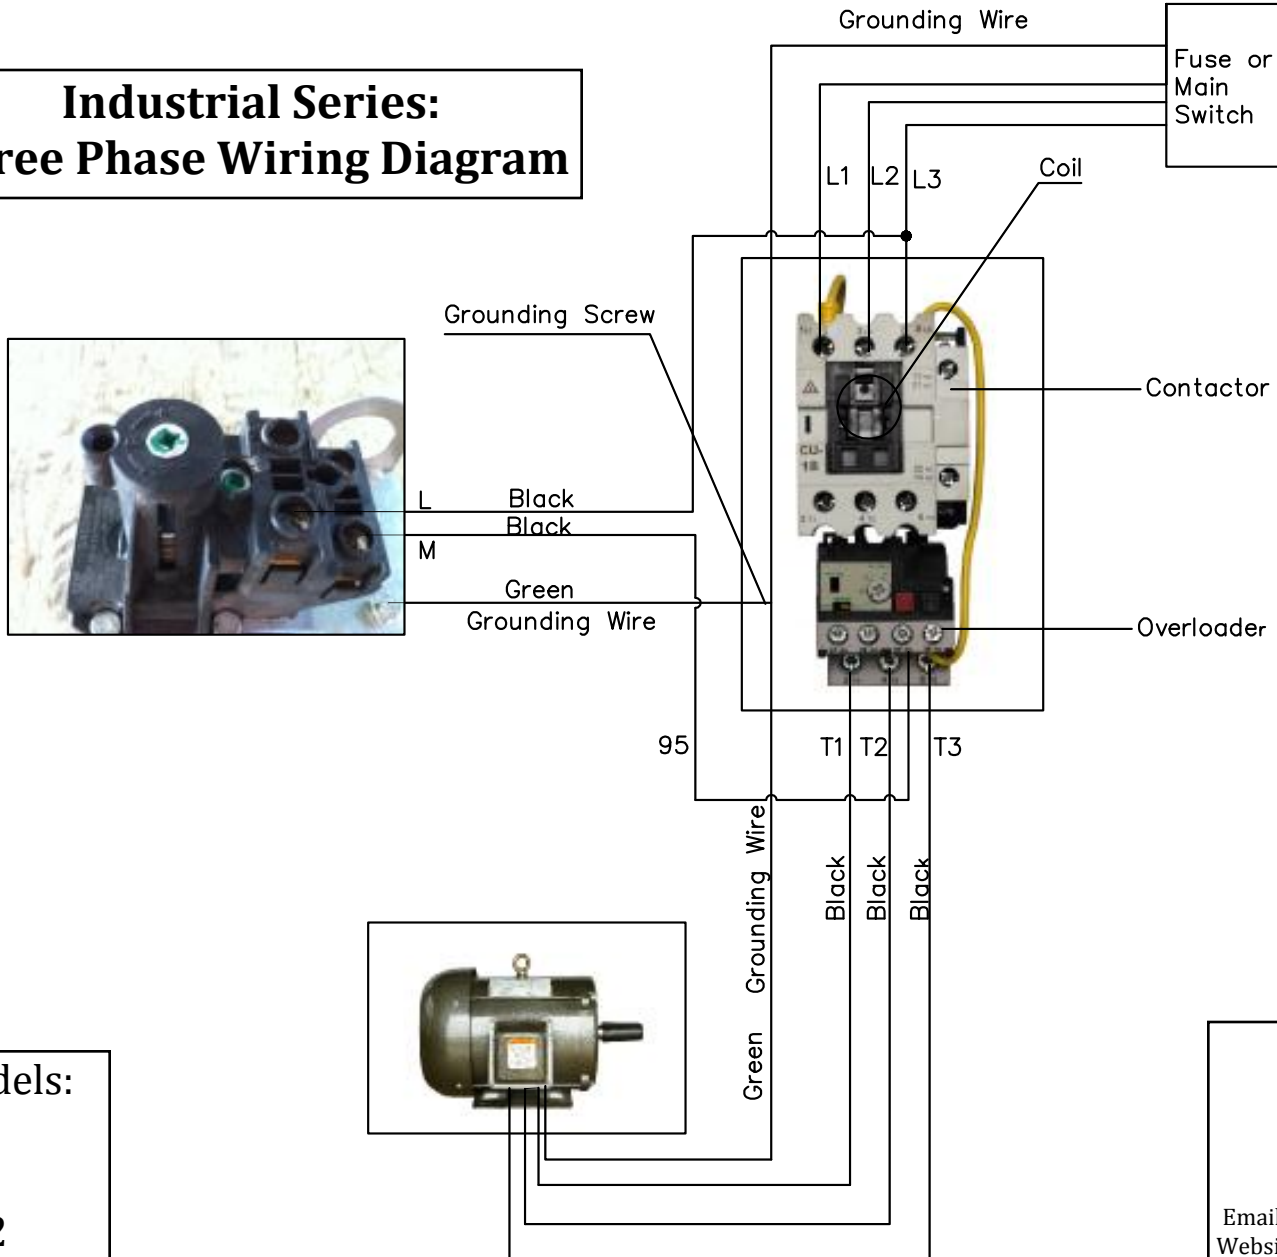

Industrial Series: Three Phase Wiring Diagram

For LaPlante Models:
 V8053-335
 V12073-452
 V120103-452

LAPLANTE
 COMPRESSOR
 1830 W. 15th St.
 Houston, TX 77008
 Phone: 713-635-6291
 Fax: 713-635-6360
 Email: Sales@LaPlanteCompressor.com
 Website: www.LaPlanteCompressor.com